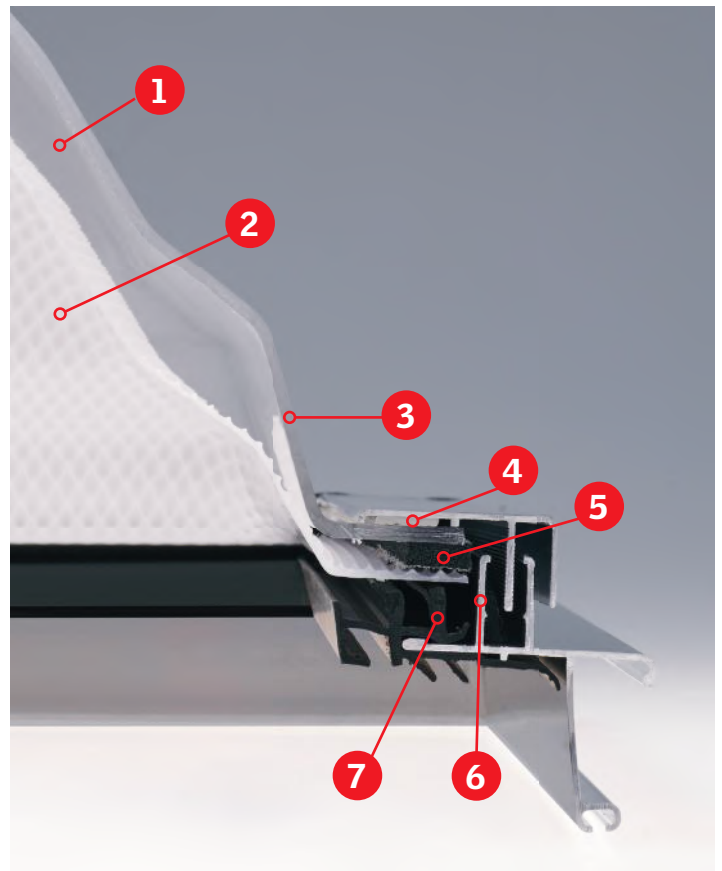

FEATURES

- 1 Smooth Outer Dome** - provides more light than prismatic outer dome (+20%)
- 2 White Prismatic Inner Dome** - achieves 100% diffusion/haze
- 3 Sidewall Of Dome** - engineered to match the sun angles of morning/afternoon hours to improve light transmittance
- 4 50-year Silicone**
- 5 Glazing Spacer**
- 6 Inner Dome** - rests on material with similar expansion/contraction for durability
- 7 Unique One-Piece Inner Frame** - evacuates all water/condensation harmlessly to the exterior
 - » Dry installation - no caulk or curb tape needed
 - » Impenetrable water barrier
 - » No exposed holes to the exterior - air/water/bug filtration
 - » 100 % thermally broken - frame is the thermal break
 - » Fail-safe extra layer of water protection - no path for water to enter the building

Sizes for Dynamic Dome Skylights

Sizes	24" width			36" width			48" width			60" width			72" width		
	size code	outside curb	max clearance	size code	outside curb	max clearance	size code	outside curb	max clearance	size code	outside curb	max clearance	size code	outside curb	max clearance
36" length				3636	39" x 39"	40 ¼" x 40 ¼"									
48" length	2448	27" x 51"	28 ¼" x 52 ¼"				4848	51" x 51"	52 ¼" x 52 ¼"						
60" length				3660	39" x 63"	40 ¼" x 64 ¼"	4860	51" x 63"	52 ¼" x 64 ¼"	6060	63" x 63"	64 ¼" x 64 ¼"			
72" length				3672	39" x 75"	40 ¼" x 76 ¼"	4872	51" x 75"	52 ¼" x 76 ¼"	6072	63" x 75"	64 ¼" x 76 ¼"	7272	75" x 75"	76 ¼" x 76 ¼"
83" length							4783	50" x 86"	51 ¼" x 87 ¼"						
96" length	2496	27" x 99"	28 ¼" x 100 ¼"	3696	39" x 99"	40 ¼" x 100 ¼"	4896	51" x 99"	52 ¼" x 100 ¼"	6096	63" x 99"	64 ¼" x 100 ¼"			
120" length	2412	27" x 123"	28 ¼" x 124 ¼"	3612	39" x 123"	40 ¼" x 124 ¼"	4812	51" x 123"	52 ¼" x 124 ¼"	6012	63" x 123"	64 ¼" x 124 ¼"			